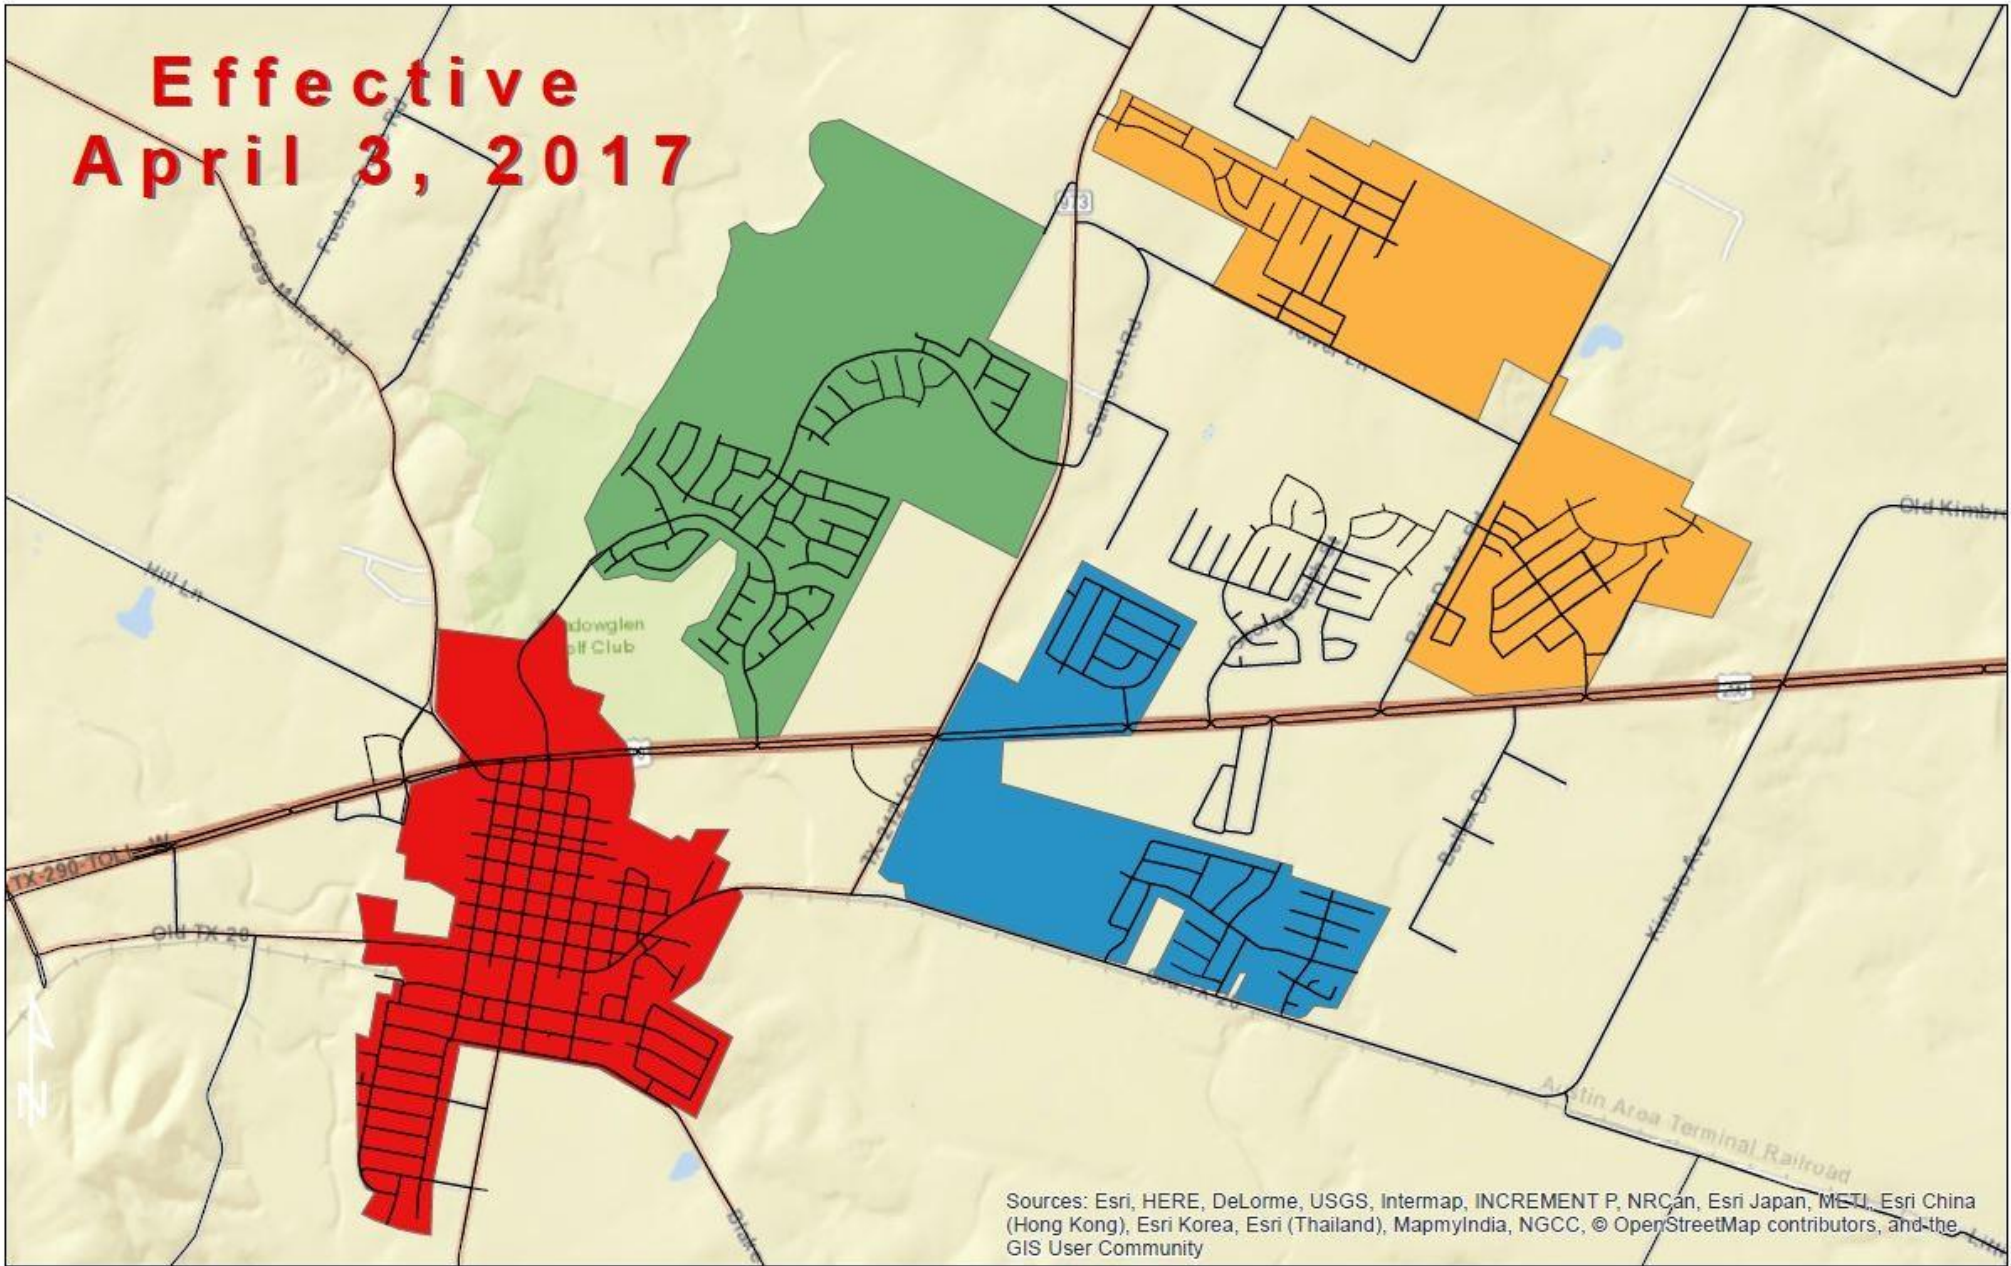

**Effective
April 3, 2017**

Sources: Esri, HERE, DeLorme, USGS, Intermap, INCREMENT P, NRCan, Esri Japan, METI, Esri China (Hong Kong), Esri Korea, Esri (Thailand), MapmyIndia, NGCC, © OpenStreetMap contributors, and the GIS User Community

-  MONDAY ZONE 1 (GREENBURY VILLAGE, BELL FARMS, CARRIAGE HILLS)
-  TUESDAY ZONE 2 (STONEWATER, PRESIDENTIAL GLEN, PRESIDENTIAL HEIGHTS)
-  WEDNESDAY ZONE 3 (DOWNTOWN, WILDHORSE CREEK, HAMILTON POINT)
-  THURSDAY ZONE 4 (SHADOWGLEN)

**City of Manor
Republic Services
RESIDENTIAL
Collection Schedule**
Weekly trash collection, bi-weekly recycling collection