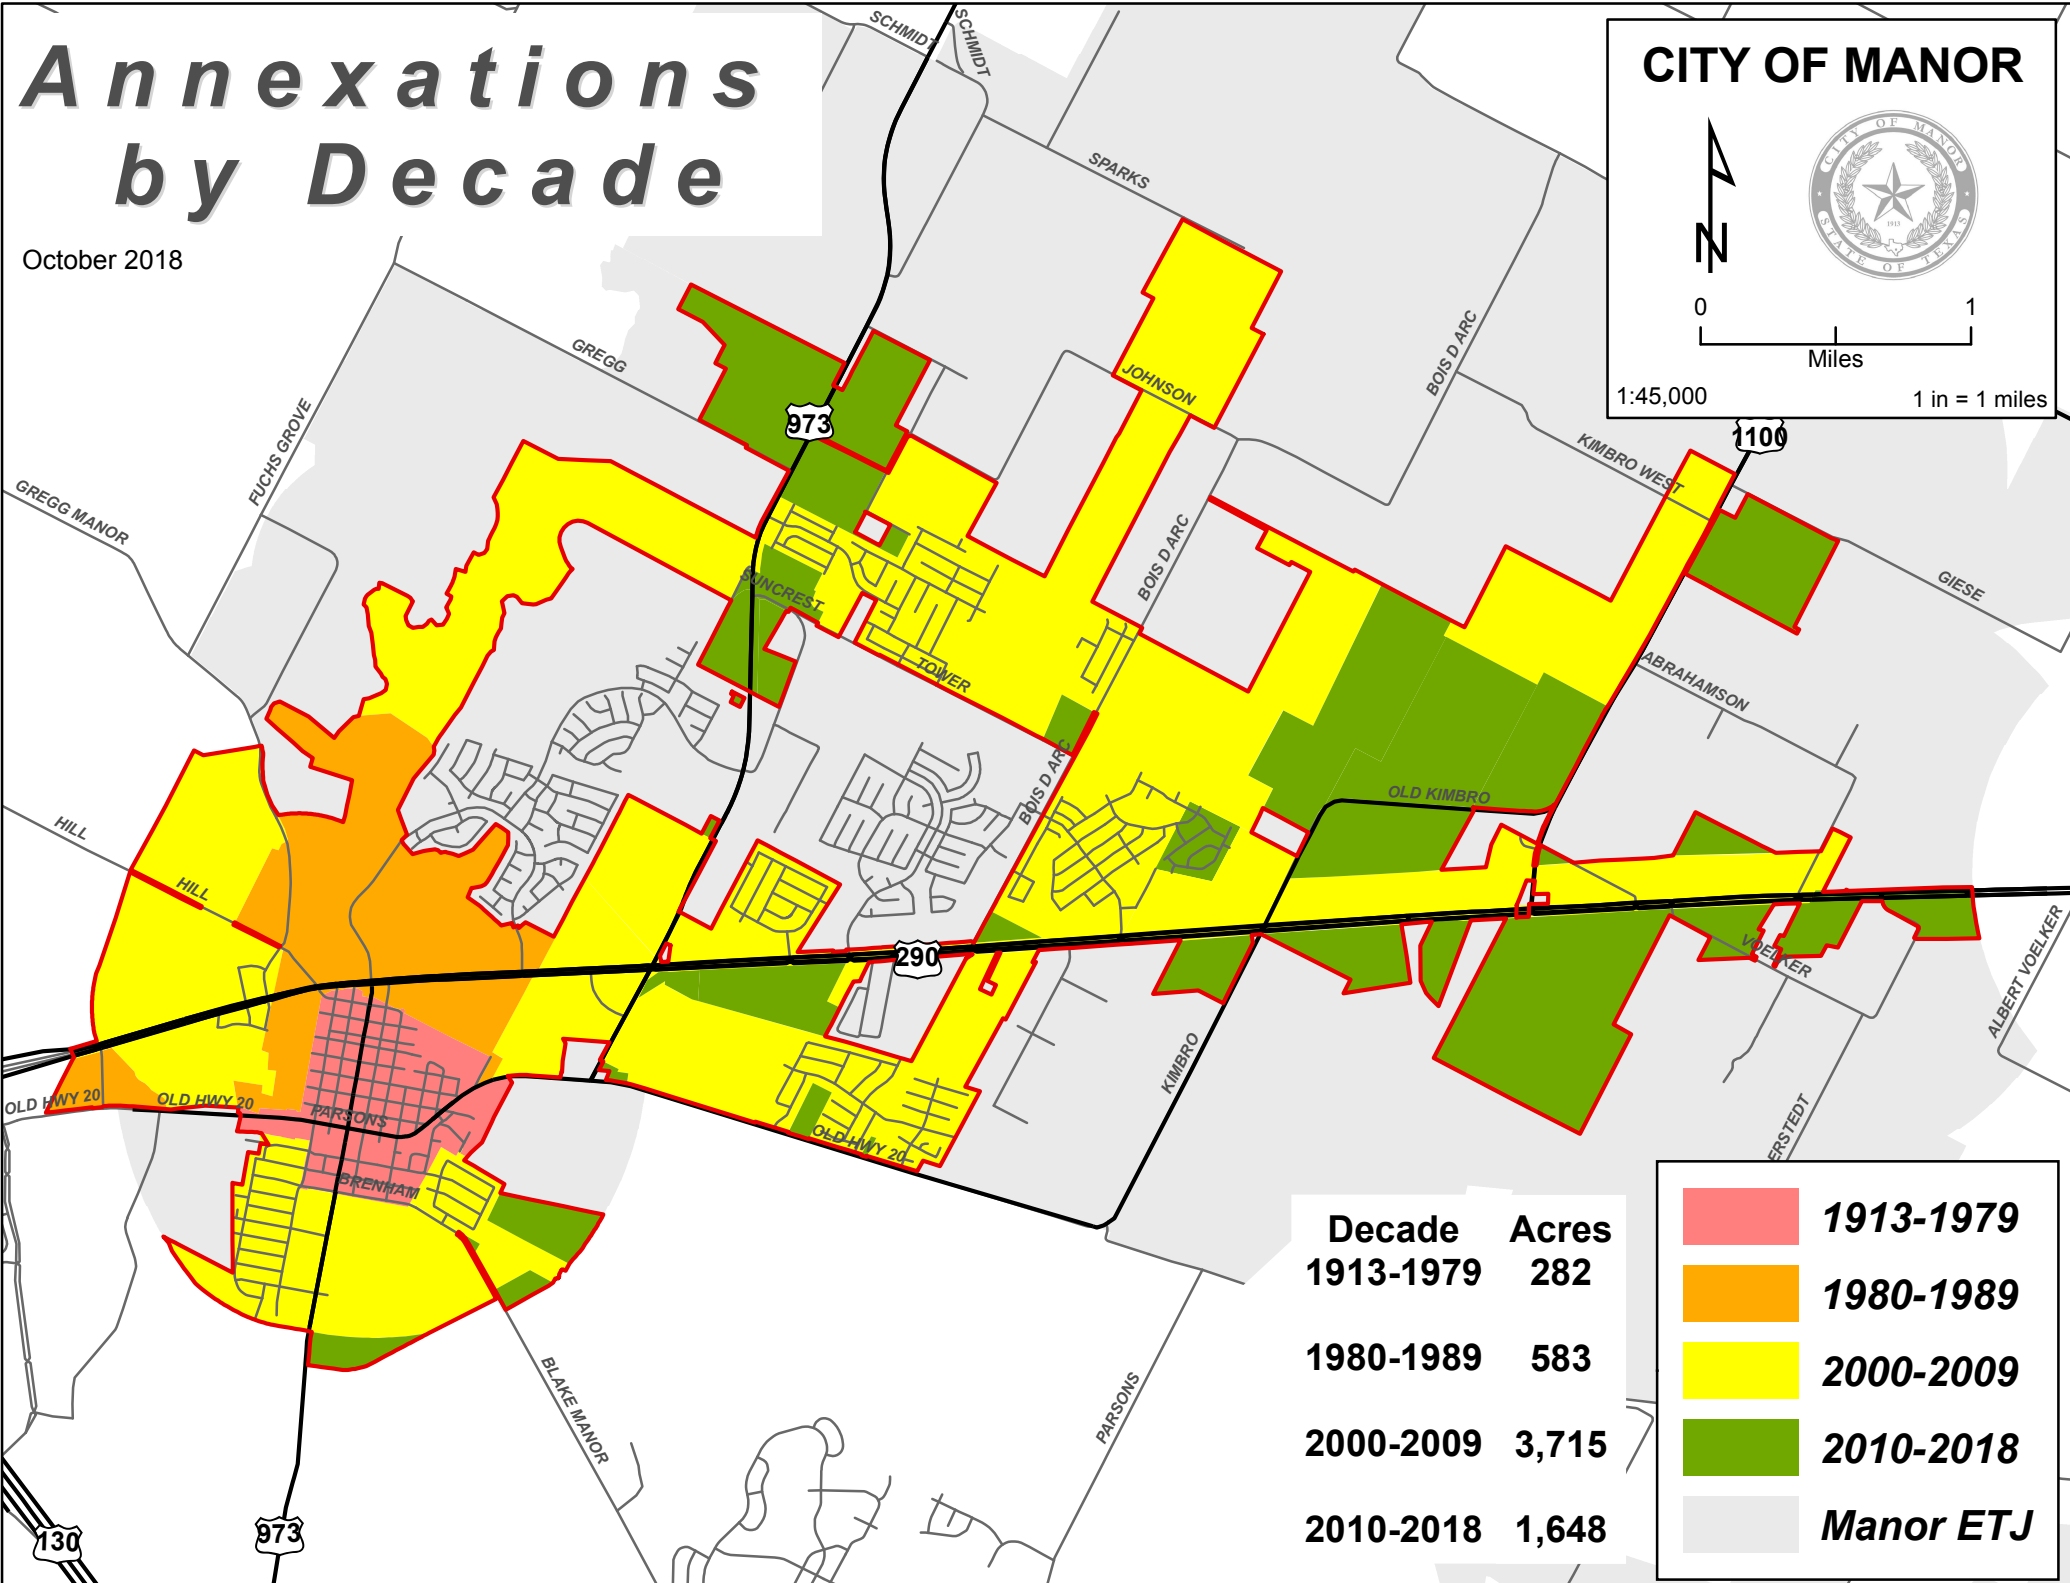

Annexations by Decade

October 2018

CITY OF MANOR

1:45,000

1 in = 1 miles

Decade	Acres
1913-1979	282
1980-1989	583
2000-2009	3,715
2010-2018	1,648

	1913-1979
	1980-1989
	2000-2009
	2010-2018
	Manor ETJ